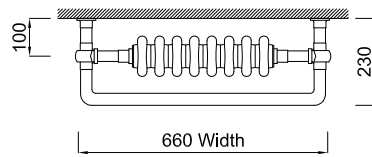

## Actual Dimensions

Tuscany Elevation

Tuscany Plan

Tuscany Section

Tuscany					
Order Code	Finish	Height (mm)	Width (mm)	Watts	BTU
<b>QLB02WC</b>	White/Chrome	950	660	1031	3520

Highlighted product codes available from stock