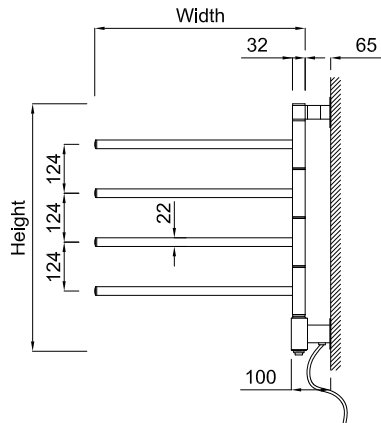

## Actual Dimensions

Tuscany Elevation

Tuscany Plan

Tuscany Section

Tuscany					
Order Code	Finish	Height (mm)	Width (mm)	Watts	BTU
<b>QLB02WC</b>	White/Chrome	950	660	1031	3520

Highlighted product codes available from stock

## Aida Actual Dimensions

Aida Elevation

Aida Plan

Aida					
Order Code	Finish	Height (mm)	Width (mm)	Watts	BTU
<b>BLG42</b>	Chrome	500	530	45	153

Highlighted product codes available from stock

## Juliet Actual Dimensions

Juliet Elevation

Juliet Plan

Juliet Section

Juliet					
Order Code	Finish	Height (mm)	Width (mm)	Watts	BTU
<b>BLG27</b>	Chrome	800	600	145	494

Highlighted product codes available from stock

## Cicero Actual Dimensions

Cicero Elevation

Cicero Plan

Cicero Section

Cicero					
Order Code	Finish	Height (mm)	Width (mm)	Watts	BTU
<b>BLG46</b>	Chrome	420	600	65	222

Highlighted product codes available from stock