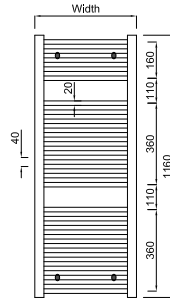

## Features

- Available in three heights 730mm – 1730mm
- Available in two widths – 450mm & 600mm
- Available in straight and curved options
- Available in a white or chrome finish
- Manufactured and tested to BS EN 442
- Full 10-year warranty
- Testing pressure: 10 Bar
- Operating pressure: 7.69 Bar
- Available from stock with excellent sales support

# Actual Dimensions

Crystal 730 High

Crystal 1160 High

Crystal 1728 High

Crystal Elevation

Crystal Single Plan

Crystal Double Plan

Crystal Single Section

Crystal Double Section

Straight							
Order Code	Colour	Height	Width	No. Tubes	Watts	BTU	Weight Kg's
<b>QRK1</b>	White	730	450	15	285	974	3.80
<b>QRK2</b>	White	730	600	15	359	1227	5.90
<b>QRK5</b>	White	1160	450	25	467	1596	7.20
<b>QRK6</b>	White	1160	600	25	591	2017	9.00
<b>QRK9</b>	White	1730	450	36	682	2327	11.80
<b>QRK10</b>	White	1730	600	36	859	2933	13.15
<b>QRKZ1</b>	Chrome	730	450	15	188	641	4.10
<b>QRKZ2</b>	Chrome	730	600	15	236	807	6.45
<b>QRKZ5</b>	Chrome	1160	450	25	308	1050	7.70
<b>QRKZ6</b>	Chrome	1160	600	25	389	1327	9.45
<b>QRKZ9</b>	Chrome	1730	450	36	449	1532	11.30
<b>QRKZ10</b>	Chrome	1730	600	36	565	1930	13.65

Curved							
Order Code	Colour	Height	Width	No. Tubes	Watts	BTU	Weight Kg's
<b>QRKC1</b>	White	730	450	15	287	981	3.70
<b>QRKC2</b>	White	730	600	15	361	1233	5.70
<b>QRKC5</b>	White	1160	450	25	471	1607	7.00
<b>QRKC6</b>	White	1160	600	25	594	2028	8.90
<b>QRKC9</b>	White	1730	450	36	687	2343	11.80
<b>QRKC10</b>	White	1730	600	36	864	2949	13.00
<b>QRKCZ1</b>	Chrome	730	450	15	189	646	4.00
<b>QRKCZ2</b>	Chrome	730	600	15	238	812	6.30
<b>QRKCZ5</b>	Chrome	1160	450	25	310	1058	7.55
<b>QRKCZ6</b>	Chrome	1160	600	25	391	1335	9.30
<b>QRKCZ9</b>	Chrome	1730	450	36	452	1542	11.90
<b>QRKCZ10</b>	Chrome	1730	600	36	568	1941	13.50