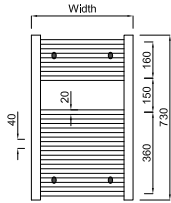

## Features

- Available in three heights 730mm – 1730mm
- Available in two widths – 450mm & 600mm
- Available in straight and curved options
- Available in a white or chrome finish
- Manufactured and tested to BS EN 442
- Full 10-year warranty
- Testing pressure: 10 Bar
- Operating pressure: 7.69 Bar
- Available from stock with excellent sales support

# Actual Dimensions

Crystal 730 High

Crystal 1160 High

Crystal 1728 High

Crystal Elevation

Crystal Single Plan

Crystal Double Plan

Crystal Single Section

Crystal Double Section

Straight							
Order Code	Colour	Height	Width	No. Tubes	Watts	BTU	Weight Kg's
<b>QRK1</b>	White	730	450	15	285	974	3.80
<b>QRK2</b>	White	730	600	15	359	1227	5.90
<b>QRK5</b>	White	1160	450	25	467	1596	7.20
<b>QRK6</b>	White	1160	600	25	591	2017	9.00
<b>QRK9</b>	White	1730	450	36	682	2327	11.80
<b>QRK10</b>	White	1730	600	36	859	2933	13.15
<b>QRKZ1</b>	Chrome	730	450	15	188	641	4.10
<b>QRKZ2</b>	Chrome	730	600	15	236	807	6.45
<b>QRKZ5</b>	Chrome	1160	450	25	308	1050	7.70
<b>QRKZ6</b>	Chrome	1160	600	25	389	1327	9.45
<b>QRKZ9</b>	Chrome	1730	450	36	449	1532	11.30
<b>QRKZ10</b>	Chrome	1730	600	36	565	1930	13.65

Curved							
Order Code	Colour	Height	Width	No. Tubes	Watts	BTU	Weight Kg's
<b>QRKC1</b>	White	730	450	15	287	981	3.70
<b>QRKC2</b>	White	730	600	15	361	1233	5.70
<b>QRKC5</b>	White	1160	450	25	471	1607	7.00
<b>QRKC6</b>	White	1160	600	25	594	2028	8.90
<b>QRKC9</b>	White	1730	450	36	687	2343	11.80
<b>QRKC10</b>	White	1730	600	36	864	2949	13.00
<b>QRKCZ1</b>	Chrome	730	450	15	189	646	4.00
<b>QRKCZ2</b>	Chrome	730	600	15	238	812	6.30
<b>QRKCZ5</b>	Chrome	1160	450	25	310	1058	7.55
<b>QRKCZ6</b>	Chrome	1160	600	25	391	1335	9.30
<b>QRKCZ9</b>	Chrome	1730	450	36	452	1542	11.90
<b>QRKCZ10</b>	Chrome	1730	600	36	568	1941	13.50