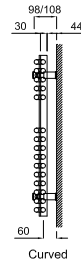

## Features

- Available in three heights 730mm – 1730mm
- Available in two widths – 450mm & 600mm
- Available in straight and curved options
- Available in a white or chrome finish
- Manufactured and tested to BS EN 442
- Full 10-year warranty
- Testing pressure: 10 Bar
- Operating pressure: 7.69 Bar
- Available from stock with excellent sales support

# Actual Dimensions

Crystal 730 High

Crystal 1160 High

Crystal 1728 High

Crystal Elevation

Crystal Single Plan

Crystal Double Plan

Crystal Single Section

Crystal Double Section

Straight							
Order Code	Colour	Height	Width	No. Tubes	Watts	BTU	Weight Kg's
<b>QRK1</b>	White	730	450	15	285	974	3.80
<b>QRK2</b>	White	730	600	15	359	1227	5.90
<b>QRK5</b>	White	1160	450	25	467	1596	7.20
<b>QRK6</b>	White	1160	600	25	591	2017	9.00
<b>QRK9</b>	White	1730	450	36	682	2327	11.80
<b>QRK10</b>	White	1730	600	36	859	2933	13.15
<b>QRKZ1</b>	Chrome	730	450	15	188	641	4.10
<b>QRKZ2</b>	Chrome	730	600	15	236	807	6.45
<b>QRKZ5</b>	Chrome	1160	450	25	308	1050	7.70
<b>QRKZ6</b>	Chrome	1160	600	25	389	1327	9.45
<b>QRKZ9</b>	Chrome	1730	450	36	449	1532	11.30
<b>QRKZ10</b>	Chrome	1730	600	36	565	1930	13.65

Curved							
Order Code	Colour	Height	Width	No. Tubes	Watts	BTU	Weight Kg's
<b>QRKC1</b>	White	730	450	15	287	981	3.70
<b>QRKC2</b>	White	730	600	15	361	1233	5.70
<b>QRKC5</b>	White	1160	450	25	471	1607	7.00
<b>QRKC6</b>	White	1160	600	25	594	2028	8.90
<b>QRKC9</b>	White	1730	450	36	687	2343	11.80
<b>QRKC10</b>	White	1730	600	36	864	2949	13.00
<b>QRKCZ1</b>	Chrome	730	450	15	189	646	4.00
<b>QRKCZ2</b>	Chrome	730	600	15	238	812	6.30
<b>QRKCZ5</b>	Chrome	1160	450	25	310	1058	7.55
<b>QRKCZ6</b>	Chrome	1160	600	25	391	1335	9.30
<b>QRKCZ9</b>	Chrome	1730	450	36	452	1542	11.90
<b>QRKCZ10</b>	Chrome	1730	600	36	568	1941	13.50