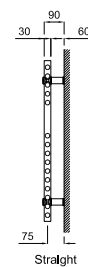

## Features

- Available in three heights 730mm – 1730mm
- Available in two widths – 450mm & 600mm
- Available in straight and curved options
- Available in a white or chrome finish
- Manufactured and tested to BS EN 442
- Full 10-year warranty
- Testing pressure: 10 Bar
- Operating pressure: 7.69 Bar
- Available from stock with excellent sales support

# Actual Dimensions

Crystal 730 High

Crystal 1160 High

Crystal 1728 High

Crystal Elevation

Crystal Single Plan

Crystal Double Plan

Crystal Single Section

Crystal Double Section

Straight							
Order Code	Colour	Height	Width	No. Tubes	Watts	BTU	Weight Kg's
<b>QRK1</b>	White	730	450	15	285	974	3.80
<b>QRK2</b>	White	730	600	15	359	1227	5.90
<b>QRK5</b>	White	1160	450	25	467	1596	7.20
<b>QRK6</b>	White	1160	600	25	591	2017	9.00
<b>QRK9</b>	White	1730	450	36	682	2327	11.80
<b>QRK10</b>	White	1730	600	36	859	2933	13.15
<b>QRKZ1</b>	Chrome	730	450	15	188	641	4.10
<b>QRKZ2</b>	Chrome	730	600	15	236	807	6.45
<b>QRKZ5</b>	Chrome	1160	450	25	308	1050	7.70
<b>QRKZ6</b>	Chrome	1160	600	25	389	1327	9.45
<b>QRKZ9</b>	Chrome	1730	450	36	449	1532	11.30
<b>QRKZ10</b>	Chrome	1730	600	36	565	1930	13.65

Curved							
Order Code	Colour	Height	Width	No. Tubes	Watts	BTU	Weight Kg's
<b>QRKC1</b>	White	730	450	15	287	981	3.70
<b>QRKC2</b>	White	730	600	15	361	1233	5.70
<b>QRKC5</b>	White	1160	450	25	471	1607	7.00
<b>QRKC6</b>	White	1160	600	25	594	2028	8.90
<b>QRKC9</b>	White	1730	450	36	687	2343	11.80
<b>QRKC10</b>	White	1730	600	36	864	2949	13.00
<b>QRKCZ1</b>	Chrome	730	450	15	189	646	4.00
<b>QRKCZ2</b>	Chrome	730	600	15	238	812	6.30
<b>QRKCZ5</b>	Chrome	1160	450	25	310	1058	7.55
<b>QRKCZ6</b>	Chrome	1160	600	25	391	1335	9.30
<b>QRKCZ9</b>	Chrome	1730	450	36	452	1542	11.90
<b>QRKCZ10</b>	Chrome	1730	600	36	568	1941	13.50