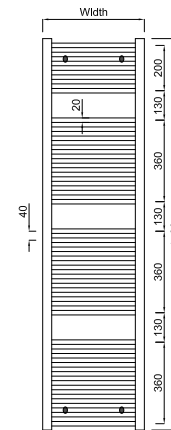

Crystal 1728 High