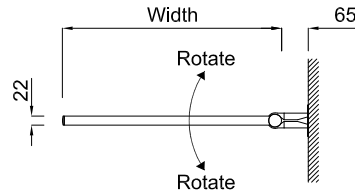

# JULIET

A stylish addition to any bathroom. Designed with a gentle curved appearance and subtle spacing for towels, the Juliet electric towel warmer is an elegant addition for any bathroom.

## Aida Actual Dimensions

Aida Elevation

Aida Plan

Aida					
Order Code	Finish	Height (mm)	Width (mm)	Watts	BTU
<b>BLG42</b>	Chrome	500	530	45	153

Highlighted product codes available from stock

## Juliet Actual Dimensions

Juliet Elevation

Juliet Plan

Juliet Section

Juliet					
Order Code	Finish	Height (mm)	Width (mm)	Watts	BTU
<b>BLG27</b>	Chrome	800	600	145	494

Highlighted product codes available from stock