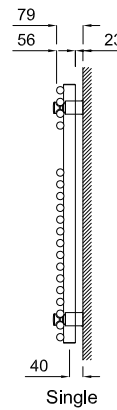

Topaz Single Section Topaz Double Section

Single