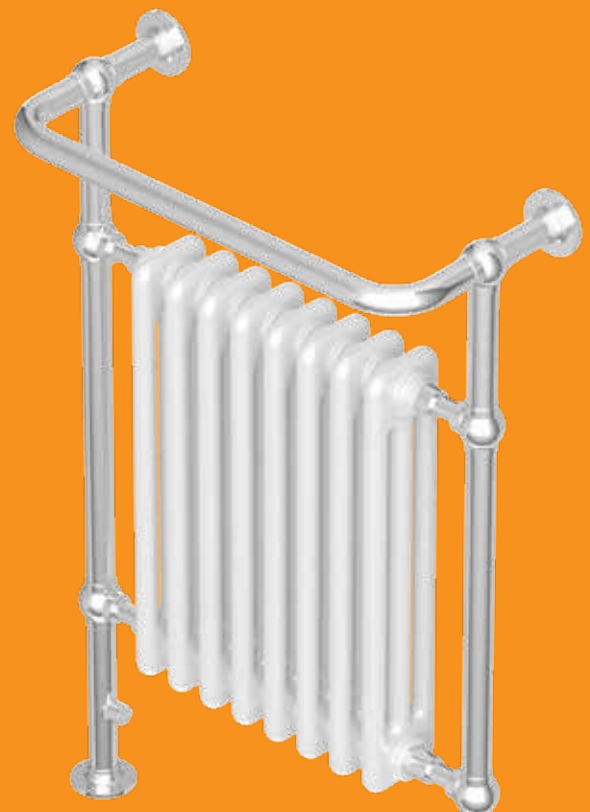

TUSCANY

Combining modern design with traditional aesthetics, the Tuscany radiator offers a floor standing 'traditional style' bathroom radiator to complement any bathroom. With the chrome surround and the multi column radiator perfectly centred the Tuscany towel radiator will add the "wow" factor to any bathroom.

Features

- Available in one height and length
- Durable powder coated in RAL9016 paint for a brighter, whiter finish
- Manufactured and tested to BS EN 442
- Full 10-year warranty
- Operating pressure: 5.2 Bar